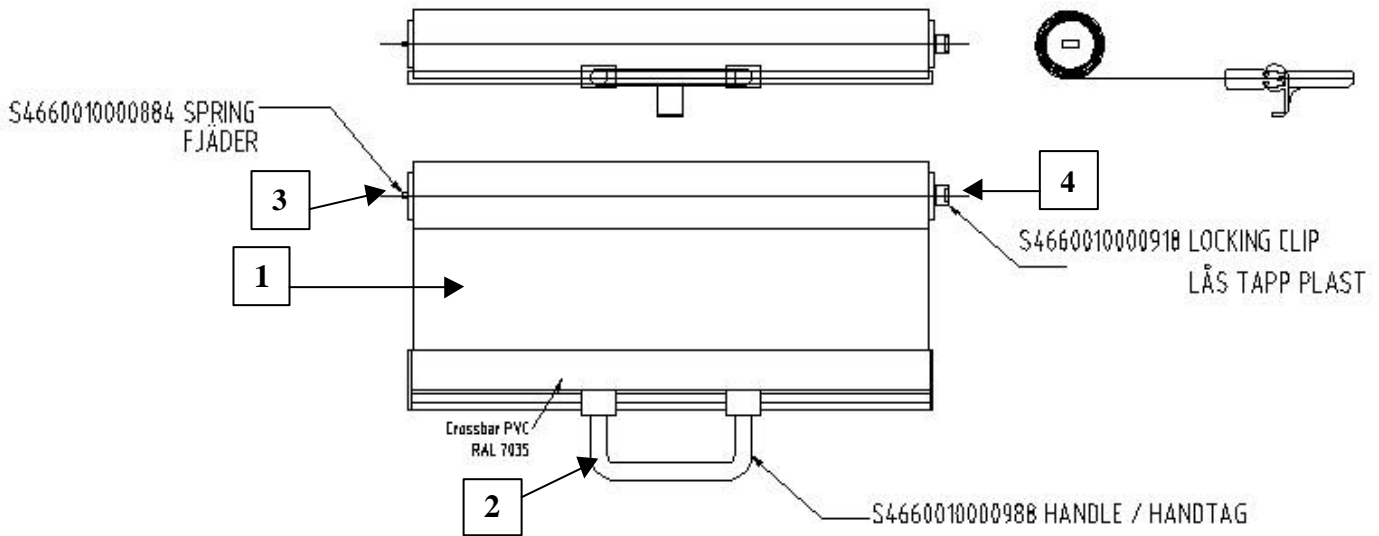

SPARE PARTS NIGHT BLINDS – NEW GONDOLAS.

5.
S4660008629801
NIGHT BLIND HOLDER
DOUBLE GONDOLAS

6.
S4660008629901
NIGHT BLIND HOLDER
SINGLE GONDOLAS

7.
S4660008630001
S4660008630002
COVER NIGHT BLIND
DOUBLE GONDOLAS

8.
S4660008360101
S4660008360102
COVER NIGHT BLIND
SINGLE GONDOLAS

S4660008360103
S4660008360104
S4660008360105
COVER NIGHT BLIND
END GONDOLAS