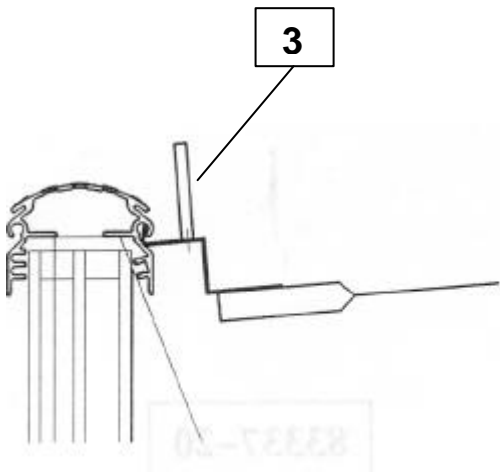

Spare Parts Night Blind Cassette GONDOLAS

Pos:	Spare Part Number	Name	Include in Accessory No
1	4660009912011	Cassette 1250 without curtain	88147-08 88147-10
1	4660009912013	Cassette 1875 without curtain	88147-09
1	4660009912015	Cassette 1167 without curtain	88147-11
2	4660009912012	Curtain 1250x1700 without cassette	88147-08 88147-10
2	4660009912014	Curtain 1875x1700 without cassette	88147-09
2	4660009912016	Curtain 1167x1700 without cassette	88147-11
3	4660009916402	Handle Night Blind Cassette 2-3 Deck Cases	
5	4660010000975	Vertical Bracket	
6	4660010000976	Horizontal Bracket	
7	4660010000918	Locking Clip