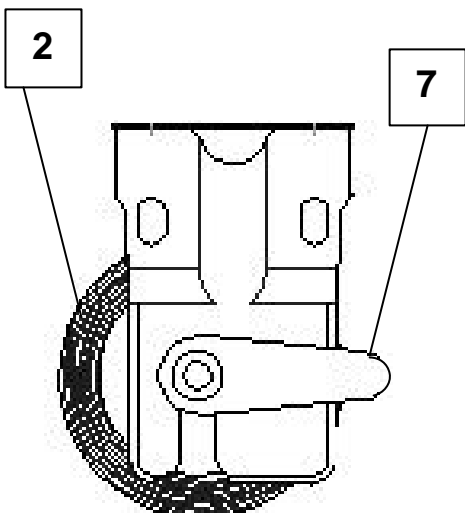

Spare Parts Night Blind Cassette GONDOLAS

Pos:	Spare Part Number	Name	Include in Accessory No
1	4660009912011	Cassette 1250 without curtain	88147-08 88147-10
1	4660009912013	Cassette 1875 without curtain	88147-09
1	4660009912015	Cassette 1167 without curtain	88147-11
2	4660009912012	Curtain 1250x1700 without cassette	88147-08 88147-10
2	4660009912014	Curtain 1875x1700 without cassette	88147-09
2	4660009912016	Curtain 1167x1700 without cassette	88147-11
3	4660009916402	Handle Night Blind Cassette 2-3 Deck Cases	
5	4660010000975	Vertical Bracket	
6	4660010000976	Horizontal Bracket	
7	4660010000918	Locking Clip