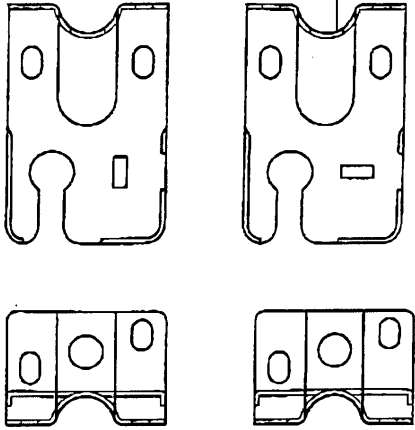

466010000918
Locking Clip

466010000975
Vertical Bracket

466010000976
Horizontal Bracket

466010000912
Handle