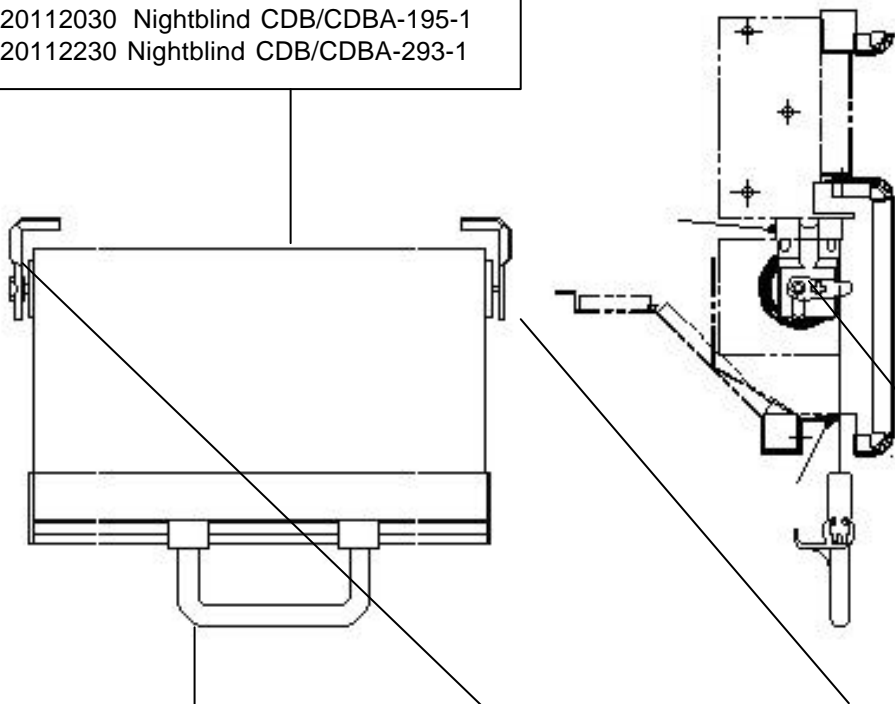

SPARE PARTS MANUEL NIGHTBLINDS CDB/CDBA-1

4660620112030 Nightblind CDB/CDBA-195-1
4660620112230 Nightblind CDB/CDBA-293-1