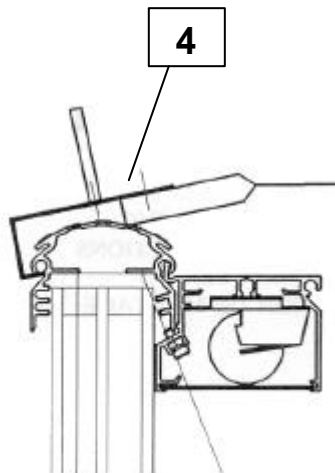

Spare Parts Night Blind Cassette GONDOLAS

Pos:	Spare Part Number	Name	Include in Accessory No
1	4660009912011	Cassette 1250 without curtain	88147-08 88147-10
1	4660009912013	Cassette 1875 without curtain	88147-09
1	4660009912015	Cassette 1167 without curtain	88147-11
2	4660009912012	Curtain 1250x1700 without cassette	88147-08 88147-10
2	4660009912014	Curtain 1875x1700 without cassette	88147-09
2	4660009912016	Curtain 1167x1700 without cassette	88147-11
3	4660009916402	Handle Night Blind Cassette 2-3 Deck Cases	
5	4660010000975	Vertical Bracket	
6	4660010000976	Horizontal Bracket	
7	4660010000918	Locking Clip