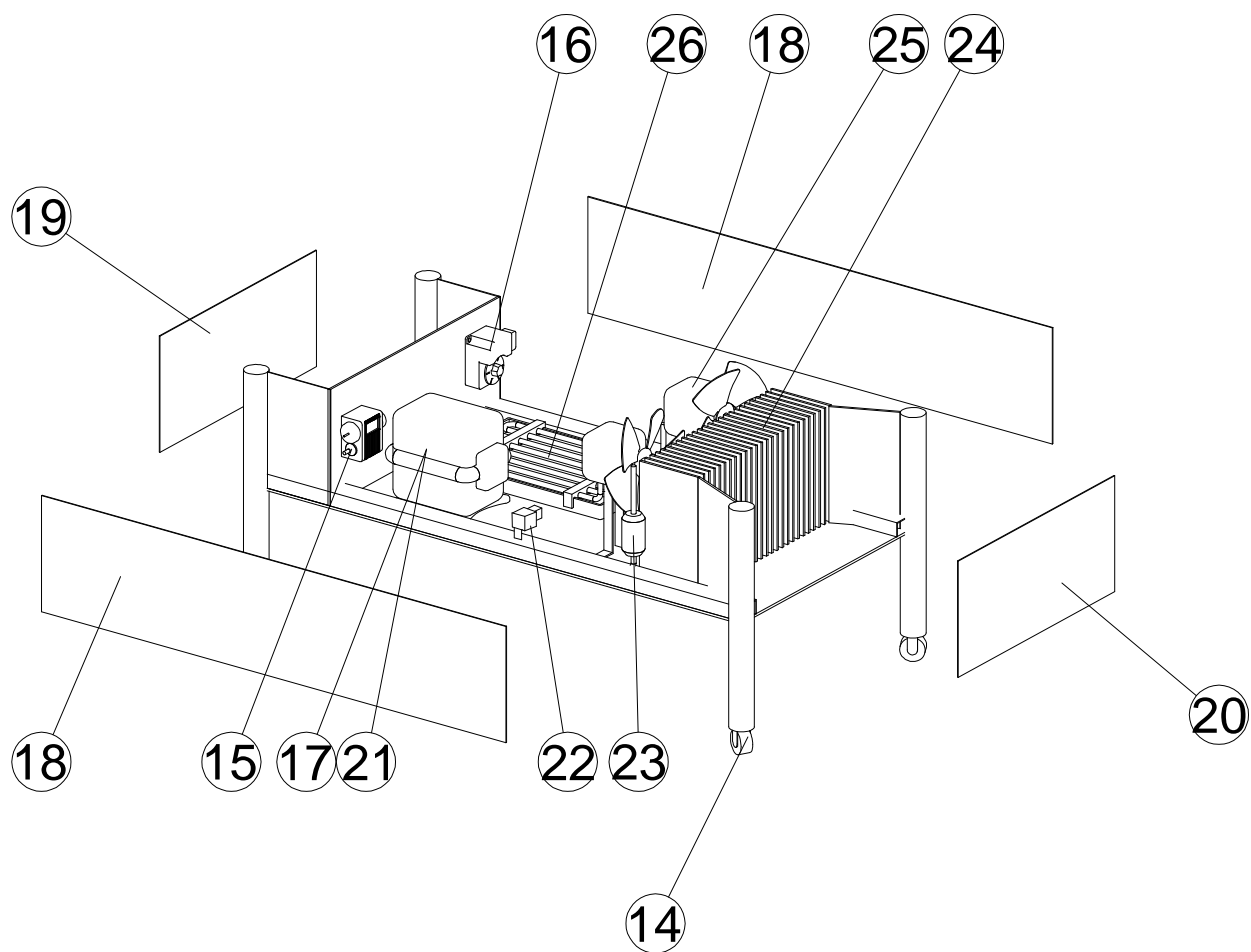

**Reservdelar
Spare parts list
Erzatzteile**

**Crystal
COC 11/22**

Spare parts list

Pos.	Part No.	Mod.	Designation	Note	Serial number
1	36 20 349R01	COC11	Foods tray		
	36 58 544R03	COC22	Foods tray	State colour	
2	36 57 548R07	COC11	Insulation glass, front		
	36 58 262R07	COC22	Insulation glass longside		
3	36 57 548R06	COC11	Insulation glass, end wall		
	36 57 548R10	COC22	Insulation glass, end wall		
4	36 58 263R13	COC11	Insulation front		
	36 59 460R32	COC22	Insulation longside front		
5	36 59 460R31	COC22	Insulation shortside		
6	36 59 501R02	COC22	Insulation channel		
7	36 59 375R02	COC11	Insulation channel		
8	36 57 395R03		Air supply		
9	36 59 381R02		Cover, air inlet duct		
10	36 59 341R01		Thermometer		
11	36 59 384R01		Evaporator		
12	36 59 386R02		Heat exchanger	3/8"x1070mm/0.049x3000mm	
13	36 55 935R01		Evaporator fan	Elina AF 9225lr230h	to 91803748
13	36 55 935R07		Evaporator fan	Elina AF 9225T-230H	from 91803749
14	36 20 343R01		Castor		
	36 20 343R02		Castor, lockable		
15	36 56 471R01		Operating thermostat	Ranco 016-6924-109	to 91803748
	36 55 513R01		Refr. thermostat	Ranco RIS 8185-K55-1	from 91803749
16	36 56 472R14		Defrost timer	Bigatti SB 3.18	to 91803748
	36 20 536R03		Defrost timer	Ranco GD-2001-21	from 91803749
17	36 57 522R01		Schrader valve		
18	36 20 340R01		Compartment cover, side	State colour	
19	36 20 331R01		Cover, electrical box	State colour	
20	36 20 346R01		Cover, endwall	State colour	
21	36 59 461R01		Compressor	Danfoss SC15 G	
22	36 58 507R02		Solenoid valve	EVR 3 1/4"	
23	36 57 286R01		Drier	Danfoss DN 032 S	
24	36 59 429R01		Condenser		
25	36 57 157R09	50Hz	Condenser fan	Elco VNT11-20-230-28	
	36 57 157R14	60Hz	Condenser fan	Elco VNT11-20-230-25	
26	36 59 236R12		Heating rod, drip tray	150W	