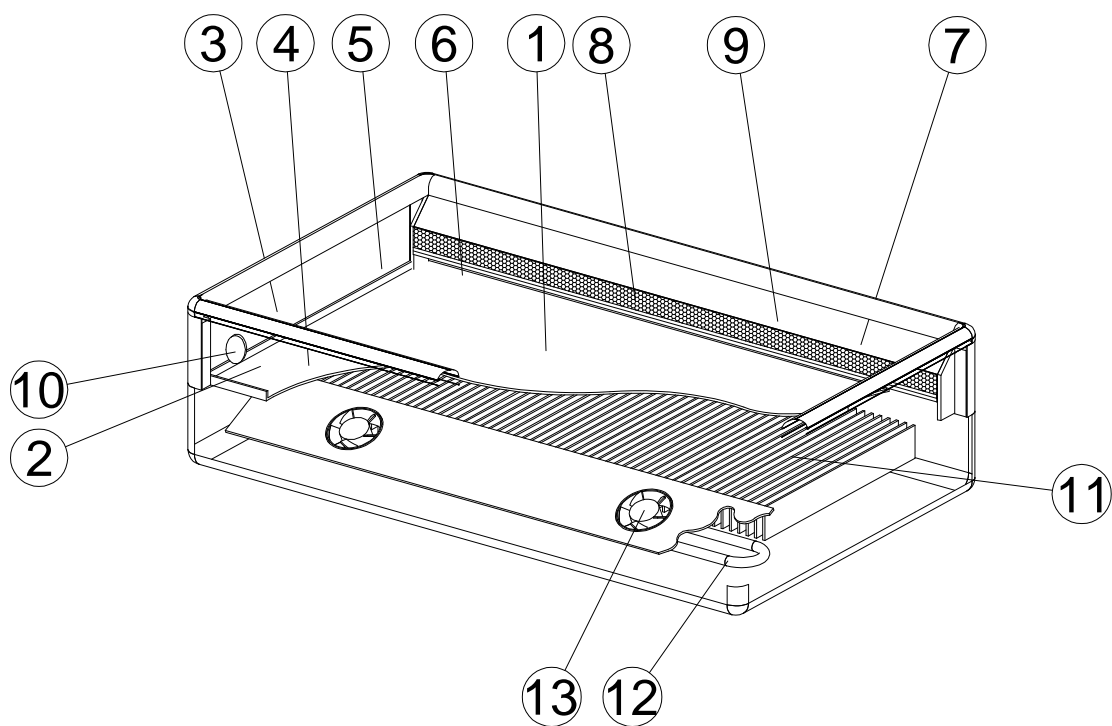

**Reservdelar
Spare parts list
Erzatzteile**

**Crystal
COC 11/22**

Spare parts list

Pos.	Part No.	Mod.	Designation	Note	Serial number
1	36 20 349R01	COC11	Foods tray		
	36 58 544R03	COC22	Foods tray	State colour	
2	36 57 548R07	COC11	Insulation glass, front		
	36 58 262R07	COC22	Insulation glass longside		
3	36 57 548R06	COC11	Insulation glass, end wall		
	36 57 548R10	COC22	Insulation glass, end wall		
4	36 58 263R13	COC11	Insulation front		
	36 59 460R32	COC22	Insulation longside front		
5	36 59 460R31	COC22	Insulation shortside		
6	36 59 501R02	COC22	Insulation channel		
7	36 59 375R02	COC11	Insulation channel		
8	36 57 395R03		Air supply		
9	36 59 381R02		Cover, air inlet duct		
10	36 59 341R01		Thermometer		
11	36 59 384R01		Evaporator		
12	36 59 386R02		Heat exchanger	3/8"x1070mm/0.049x3000mm	
13	36 55 935R01		Evaporator fan	Elina AF 9225lr230h	to 91803748
13	36 55 935R07		Evaporator fan	Elina AF 9225T-230H	from 91803749
14	36 20 343R01		Castor		
	36 20 343R02		Castor, lockable		
15	36 56 471R01		Operating thermostat	Ranco 016-6924-109	to 91803748
	36 55 513R01		Refr. thermostat	Ranco RIS 8185-K55-1	from 91803749
16	36 56 472R14		Defrost timer	Bigatti SB 3.18	to 91803748
	36 20 536R03		Defrost timer	Ranco GD-2001-21	from 91803749
17	36 57 522R01		Schrader valve		
18	36 20 340R01		Compartment cover, side	State colour	
19	36 20 331R01		Cover, electrical box	State colour	
20	36 20 346R01		Cover, endwall	State colour	
21	36 59 461R01		Compressor	Danfoss SC15 G	
22	36 58 507R02		Solenoid valve	EVR 3 1/4"	
23	36 57 286R01		Drier	Danfoss DN 032 S	
24	36 59 429R01		Condenser		
25	36 57 157R09	50Hz	Condenser fan	Elco VNT11-20-230-28	
	36 57 157R14	60Hz	Condenser fan	Elco VNT11-20-230-25	
26	36 59 236R12		Heating rod, drip tray	150W	