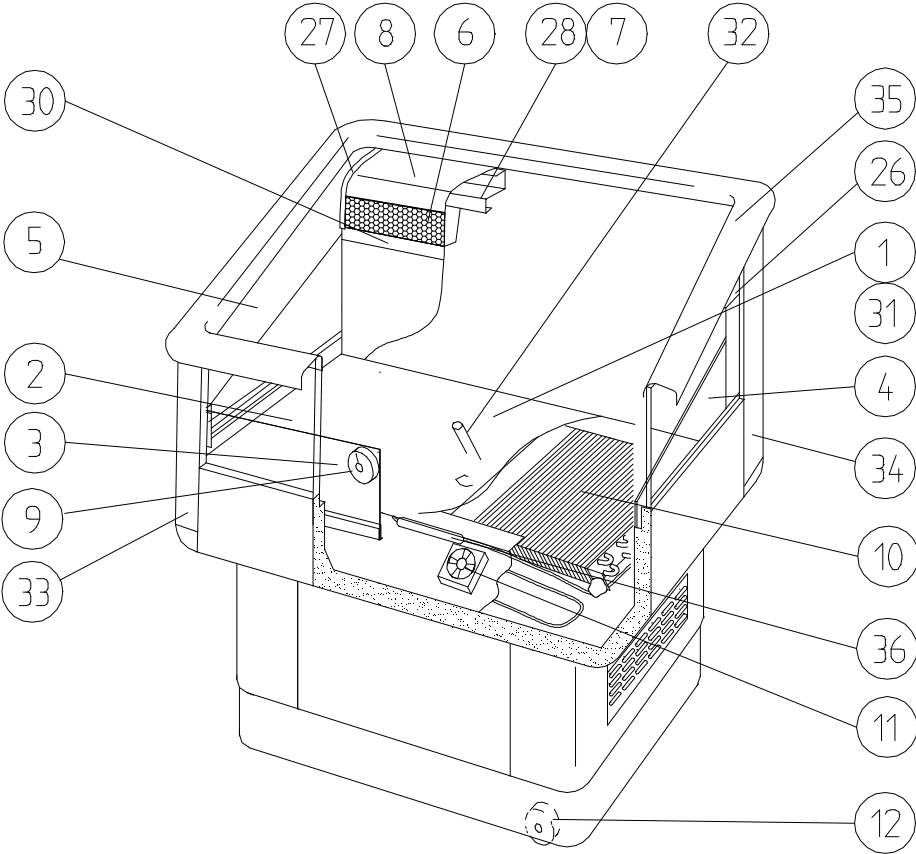

## Spare parts list

Pos.	Part No.	Mod.	Designation	Notes	Serial No
1	36 58 544R01		Foods tray		
2	36 57 548R06		Insulation glass, front		
3	36 58 263R16		Inner glass, front		
4	36 20 770R01		Inner glass, side		
5	36 20 716R01		Insulation glass, side		
6	36 58 260R03		Air supply		
7	36 59 059R01		Heating wire air supply	3.00 kOhm L=1.95 m	
8	36 58 975R02		Air supply cover		
9	36 59 341R01		Thermometer compl.		
10	36 58 328R02		Evaporator compl.	Incl.heat exchanger	
11	36 55 935R04		Evaporator fan	Elina AF 8025L-230H	To 91402956
11	36 55 935R07		Evaporator fan	Elina AF 9225T-230H	From 91402957
12	36 58 272R01		Wheel		
13	36 56 471R04		Refrigeration thermostat	Ranco 016-6924-109	To 91703490
13	36 55 513R01		Refrigeration thermostat	Ranco RIC 8185-K55-1	From 91703491
13	36 21 832R01		Thermostat knob		From 91703491
14	36 56 472R09		Defrost timer	Bigatti SB 3.18	To 91703490
14	36 20 536R03		Defrost timer	Ranco GD-2001-21	From 91703491
15	36 57 248R01		Schrader valve		
16	36 59 569R01		Front cover		
17	36 58 268R01		Ventilation grille,end wall		
18	36 59 066R01		Back cover		
19	36 58 125R01		Compressor	Danfoss FR 7.5G	To 91703481
19	36 22 045R01		Compressor	Danfoss FR 11G	From 91703482
20	36 58 507R01		Solenoid valve	Danfoss EVR 3 1/4"	
21	36 59 349R01		Evaporation tray		
22	36 59 236R15		Heater evaporation tray	150 W	
23	36 68 592R02		Filter drier	Danfoss DU 032S	
24	36 59 339R01		Condenser compl.		
25	36 57 157R06	50Hz	Condenser fan	Elco VNT 11-20 Ø230 28°	
25	36 57 157R16	60Hz	Condenser fan	Elco VNT 11-20 Ø230 25°	
26	36 59 430R01		End wall air supply compl.	Right	
27	36 59 430R02		End wall air supply compl.	Left	
28	36 59 205R02		Heating strip	AI	
29	36 57 213R11		Connection block	11 poles	
29	36 57 213R53		Mains connection block	3 poles	
30	36 59 323R02		Air supply holder		
31	36 59 352R01		Insulating tray, compl.		
32	36 65 788R21		Drain tube		
33	36 58 521 R12		Corner profile front, left	State colour	
33	36 58 521 R11		Corner profile front, right	State colour	
34	36 59 051 R04		Corner profile back, left	State colour	
34	36 59 051 R05		Corner profile back, right	State colour	
35	36 20 765 R01		Handrail	State colour	
36	36 58 331R03		Heat exchanger	Ø3/8x1070 mm/0.049x3000 mm	
-	36 59 240R01		Mains connection cable UK		
-	36 63 901R07		Mains connection cable		