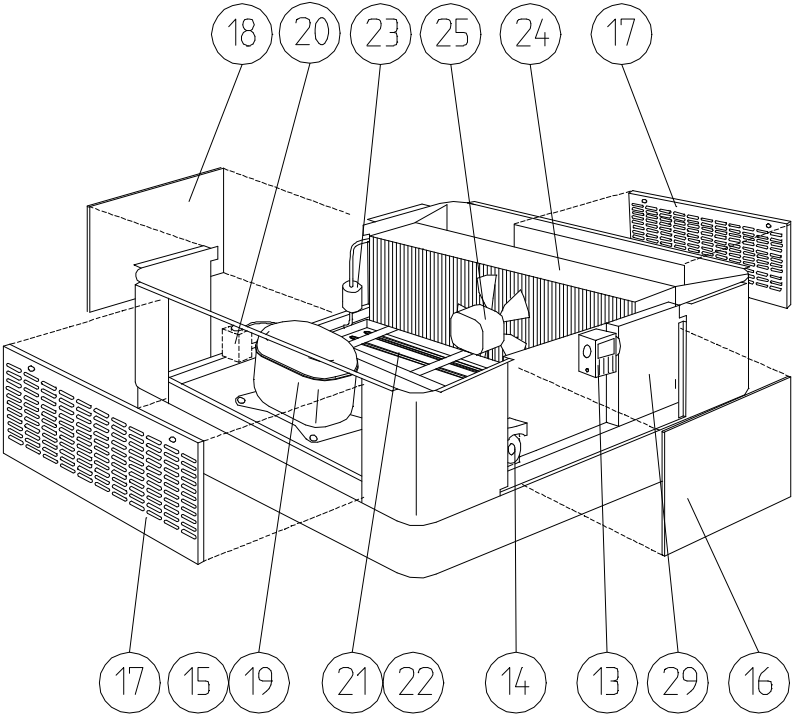

## Spare parts list

Pos.	Part No.	Mod.	Designation	Notes	Serial No
1	36 58 544R01		Foods tray		
2	36 57 548R06		Insulation glass, front		
3	36 58 263R16		Inner glass, front		
4	36 20 770R01		Inner glass, side		
5	36 20 716R01		Insulation glass, side		
6	36 58 260R03		Air supply		
7	36 59 059R01		Heating wire air supply	3.00 kOhm L=1.95 m	
8	36 58 975R02		Air supply cover		
9	36 59 341R01		Thermometer compl.		
10	36 58 328R02		Evaporator compl.	Incl.heat exchanger	
11	36 55 935R04		Evaporator fan	Elina AF 8025L-230H	To 91402956
11	36 55 935R07		Evaporator fan	Elina AF 9225T-230H	From 91402957
12	36 58 272R01		Wheel		
13	36 56 471R04		Refrigeration thermostat	Ranco 016-6924-109	To 91703490
13	36 55 513R01		Refrigeration thermostat	Ranco RIC 8185-K55-1	From 91703491
13	36 21 832R01		Thermostat knob		From 91703491
14	36 56 472R09		Defrost timer	Bigatti SB 3.18	To 91703490
14	36 20 536R03		Defrost timer	Ranco GD-2001-21	From 91703491
15	36 57 248R01		Schrader valve		
16	36 59 569R01		Front cover		
17	36 58 268R01		Ventilation grille,end wall		
18	36 59 066R01		Back cover		
19	36 58 125R01		Compressor	Danfoss FR 7.5G	To 91703481
19	36 22 045R01		Compressor	Danfoss FR 11G	From 91703482
20	36 58 507R01		Solenoid valve	Danfoss EVR 3 1/4"	
21	36 59 349R01		Evaporation tray		
22	36 59 236R15		Heater evaporation tray	150 W	
23	36 68 592R02		Filter drier	Danfoss DU 032S	
24	36 59 339R01		Condenser compl.		
25	36 57 157R06	50Hz	Condenser fan	Elco VNT 11-20 Ø230 28°	
25	36 57 157R16	60Hz	Condenser fan	Elco VNT 11-20 Ø230 25°	
26	36 59 430R01		End wall air supply compl.	Right	
27	36 59 430R02		End wall air supply compl.	Left	
28	36 59 205R02		Heating strip	AI	
29	36 57 213R11		Connection block	11 poles	
29	36 57 213R53		Mains connection block	3 poles	
30	36 59 323R02		Air supply holder		
31	36 59 352R01		Insulating tray, compl.		
32	36 65 788R21		Drain tube		
33	36 58 521 R12		Corner profile front, left	State colour	
33	36 58 521 R11		Corner profile front, right	State colour	
34	36 59 051 R04		Corner profile back, left	State colour	
34	36 59 051 R05		Corner profile back, right	State colour	
35	36 20 765 R01		Handrail	State colour	
36	36 58 331R03		Heat exchanger	Ø3/8x1070 mm/0.049x3000 mm	
-	36 59 240R01		Mains connection cable UK		
-	36 63 901R07		Mains connection cable		