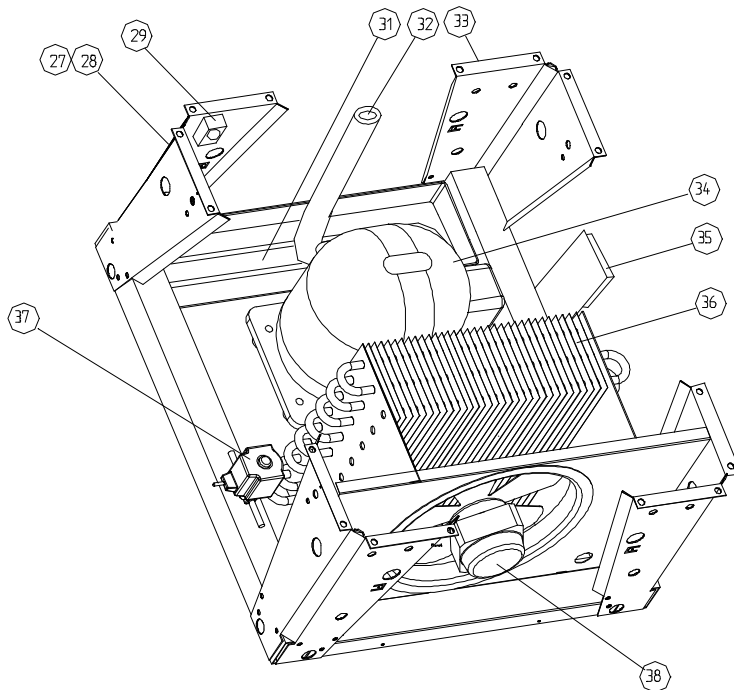

**Reservdelista
Spare parts list
Erzatzteile**

TULIP

TC17-SA, TC17-BA

Spare part list

Pos.	Part No.	Mod.	Designation	Notes	Serial number
1.	3622122R01		Lighting box compl		
2.	3622185R01		End wall lighting box	Incl switch and cable conn.	
3.	3622131R01		End wall lighting box	Opposite side	
4.	3659807R05		Frosted glass		
5.	3659191T01		Clear glass	Accessory	
6.	3664300R28		Fluorescent tube	15W, Vit 4500	
	3657476R02		Fluorescent tube bracket	incl starter	
	3657476R01		Fluorescent tube bracket	excl starter	
	3664388R01		Starter	4-58W, single	
	3661403R01		Ballast	L15A, 230V Helvar	
	3659781R06		Glass	For IR-lighting fascia	
7.	3622126R03		Handrail	L=529mm	
8.	3622126R02		Handrail	L=605mm	
9.	3622135R01		Plate, air inlet	State colour	
10.	3622174R01		Heating wire	f handrail 125O/m,L=2640mm	
11.	3622141R01		Air supply		
12.	3622307R01		Inner back plate	State colour	
13.	3657548R08		Insulated glass	Side	
14.	3658263R21		Inner glass	Side	
15.	3622145R01		Corner profile	Al-profile	
16.	3622328R01		Insulated glass	Front, excl heat	
17.	3658263R20		Inner glass	Front	
18.	3622142R01		Evaporator		
19.	3655935R07		Evaporator fan		
20.	3622162R01		Food tray	State colour	
21.	3622129R01		Corner, outer		
22.	3622152R01		Cover	State colour	
23.	3622132R01		Air inlet	ABS-plastic	
24.	3622151R01		Cover	Back, state colour	
25.	3622150R01		Cover	Side, state colour	
26.	3658272R01		Wheel		
27.	3620536R03		Timer	Ranco TK-2001-21	
28.	3620482R01		Connection	for light box	
29.	3655513R01		Thermostat	Ranco RIC 8185-K55-1	
30.	3622331R02		Heating rod	250W	
31.	3622180R01		Drip tray		
32.	3622509R01		Drain pipe		
33.	3621743R01		Relay, fan	Releco C7-A20E230A	
34.	3657877R01		Compressor	Danfoss FR 7.5G	
35.	3667205R01		Start relay	117U6001	
35.	3666294R01		Start capacitor	117U5015	
36.	3622332R01		Condenser		
37.	3668592R02		Drier	Danfoss DU032S	
38.	3621569R02		Condenser fan	EMI 83D-2010/AV-1P	