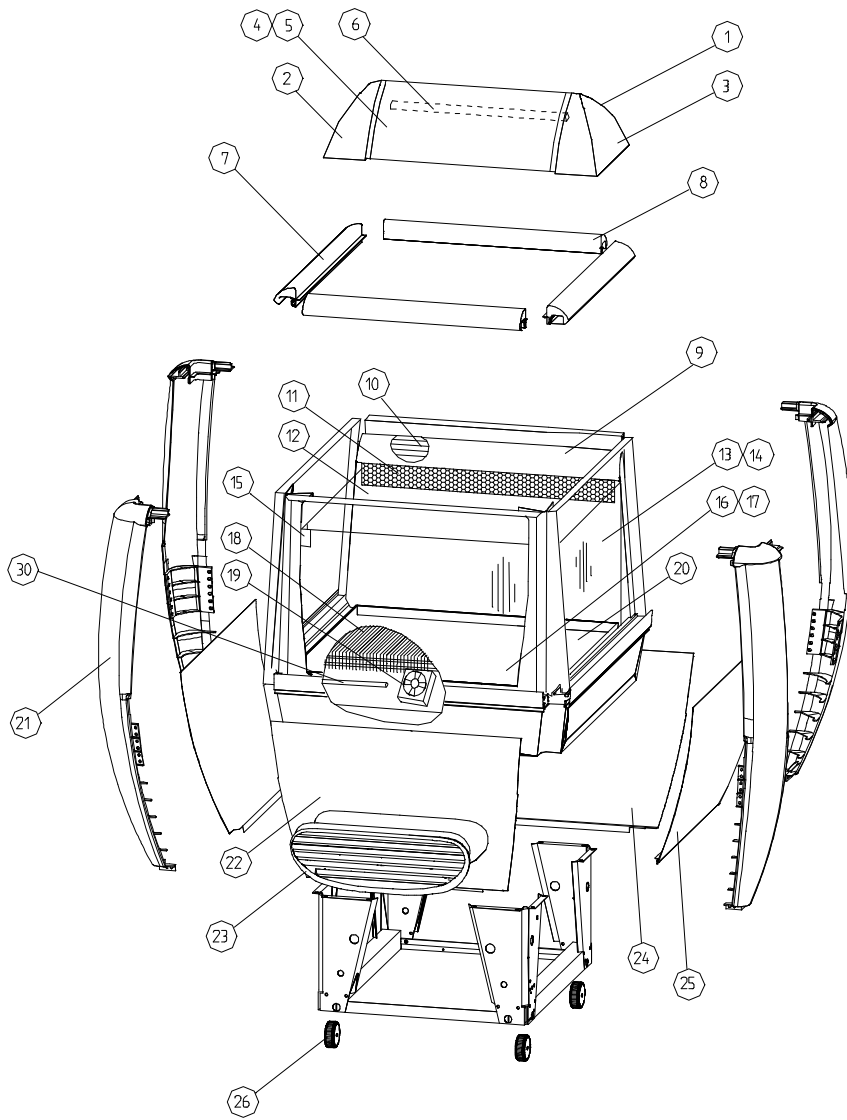

**Reservdelista
Spare parts list
Erzatzteile**

TULIP

TC17-SA, TC17-BA

Spare part list

Pos.	Part No.	Mod.	Designation	Notes	Serial number
1.	3622122R01		Lighting box compl		
2.	3622185R01		End wall lighting box	Incl switch and cable conn.	
3.	3622131R01		End wall lighting box	Opposite side	
4.	3659807R05		Frosted glass		
5.	3659191T01		Clear glass	Accessory	
6.	3664300R28		Fluorescent tube	15W, Vit 4500	
	3657476R02		Fluorescent tube bracket	incl starter	
	3657476R01		Fluorescent tube bracket	excl starter	
	3664388R01		Starter	4-58W, single	
	3661403R01		Ballast	L15A, 230V Helvar	
	3659781R06		Glass	For IR-lighting fascia	
7.	3622126R03		Handrail	L=529mm	
8.	3622126R02		Handrail	L=605mm	
9.	3622135R01		Plate, air inlet	State colour	
10.	3622174R01		Heating wire	f handrail 125O/m,L=2640mm	
11.	3622141R01		Air supply		
12.	3622307R01		Inner back plate	State colour	
13.	3657548R08		Insulated glass	Side	
14.	3658263R21		Inner glass	Side	
15.	3622145R01		Corner profile	Al-profile	
16.	3622328R01		Insulated glass	Front, excl heat	
17.	3658263R20		Inner glass	Front	
18.	3622142R01		Evaporator		
19.	3655935R07		Evaporator fan		
20.	3622162R01		Food tray	State colour	
21.	3622129R01		Corner, outer		
22.	3622152R01		Cover	State colour	
23.	3622132R01		Air inlet	ABS-plastic	
24.	3622151R01		Cover	Back, state colour	
25.	3622150R01		Cover	Side, state colour	
26.	3658272R01		Wheel		
27.	3620536R03		Timer	Ranco TK-2001-21	
28.	3620482R01		Connection	for light box	
29.	3655513R01		Thermostat	Ranco RIC 8185-K55-1	
30.	3622331R02		Heating rod	250W	
31.	3622180R01		Drip tray		
32.	3622509R01		Drain pipe		
33.	3621743R01		Relay, fan	Releco C7-A20E230A	
34.	3657877R01		Compressor	Danfoss FR 7.5G	
35.	3667205R01		Start relay	117U6001	
35.	3666294R01		Start capacitor	117U5015	
36.	3622332R01		Condenser		
37.	3668592R02		Drier	Danfoss DU032S	
38.	3621569R02		Condenser fan	EMI 83D-2010/AV-1P	