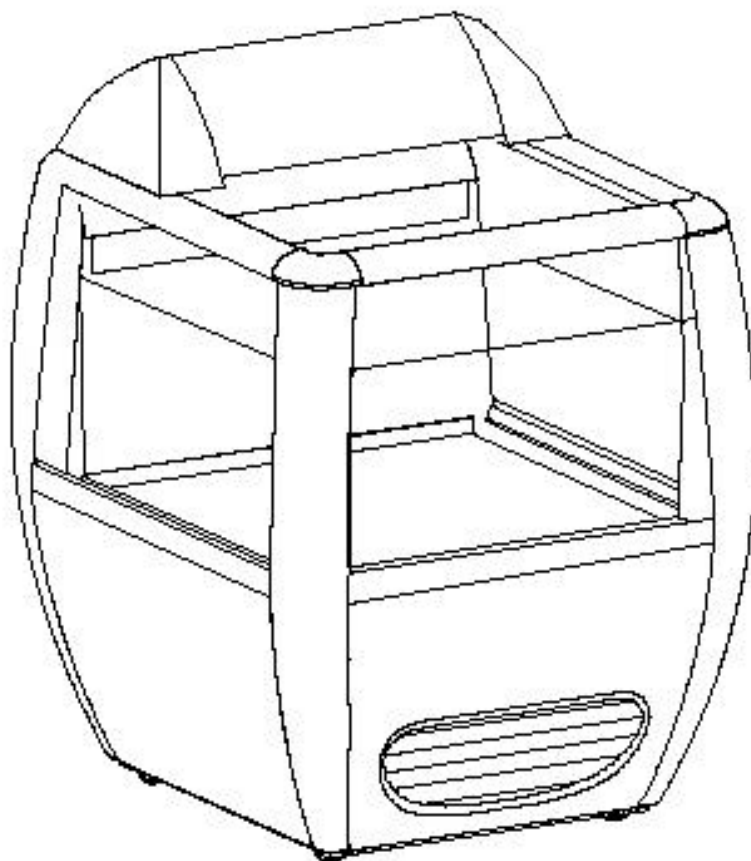

**Reservdelista
Spare parts list
Erzatzteile**

TULIP

TC17-SA, TC17-BA

Spare part list

Pos.	Part No.	Mod.	Designation	Notes	Serial number
1.	3622122R01		Lighting box compl		
2.	3622185R01		End wall lighting box	Incl switch and cable conn.	
3.	3622131R01		End wall lighting box	Opposite side	
4.	3659807R05		Frosted glass		
5.	3659191T01		Clear glass	Accessory	
6.	3664300R28		Fluorescent tube	15W, Vit 4500	
	3657476R02		Fluorescent tube bracket	incl starter	
	3657476R01		Fluorescent tube bracket	excl starter	
	3664388R01		Starter	4-58W, single	
	3661403R01		Ballast	L15A, 230V Helvar	
	3659781R06		Glass	For IR-lighting fascia	
7.	3622126R03		Handrail	L=529mm	
8.	3622126R02		Handrail	L=605mm	
9.	3622135R01		Plate, air inlet	State colour	
10.	3622174R01		Heating wire	f handrail 125O/m,L=2640mm	
11.	3622141R01		Air supply		
12.	3622307R01		Inner back plate	State colour	
13.	3657548R08		Insulated glass	Side	
14.	3658263R21		Inner glass	Side	
15.	3622145R01		Corner profile	Al-profile	
16.	3622328R01		Insulated glass	Front, excl heat	
17.	3658263R20		Inner glass	Front	
18.	3622142R01		Evaporator		
19.	3655935R07		Evaporator fan		
20.	3622162R01		Food tray	State colour	
21.	3622129R01		Corner, outer		
22.	3622152R01		Cover	State colour	
23.	3622132R01		Air inlet	ABS-plastic	
24.	3622151R01		Cover	Back, state colour	
25.	3622150R01		Cover	Side, state colour	
26.	3658272R01		Wheel		
27.	3620536R03		Timer	Ranco TK-2001-21	
28.	3620482R01		Connection	for light box	
29.	3655513R01		Thermostat	Ranco RIC 8185-K55-1	
30.	3622331R02		Heating rod	250W	
31.	3622180R01		Drip tray		
32.	3622509R01		Drain pipe		
33.	3621743R01		Relay, fan	Releco C7-A20E230A	
34.	3657877R01		Compressor	Danfoss FR 7.5G	
35.	3667205R01		Start relay	117U6001	
35.	3666294R01		Start capacitor	117U5015	
36.	3622332R01		Condenser		
37.	3668592R02		Drier	Danfoss DU032S	
38.	3621569R02		Condenser fan	EMI 83D-2010/AV-1P	