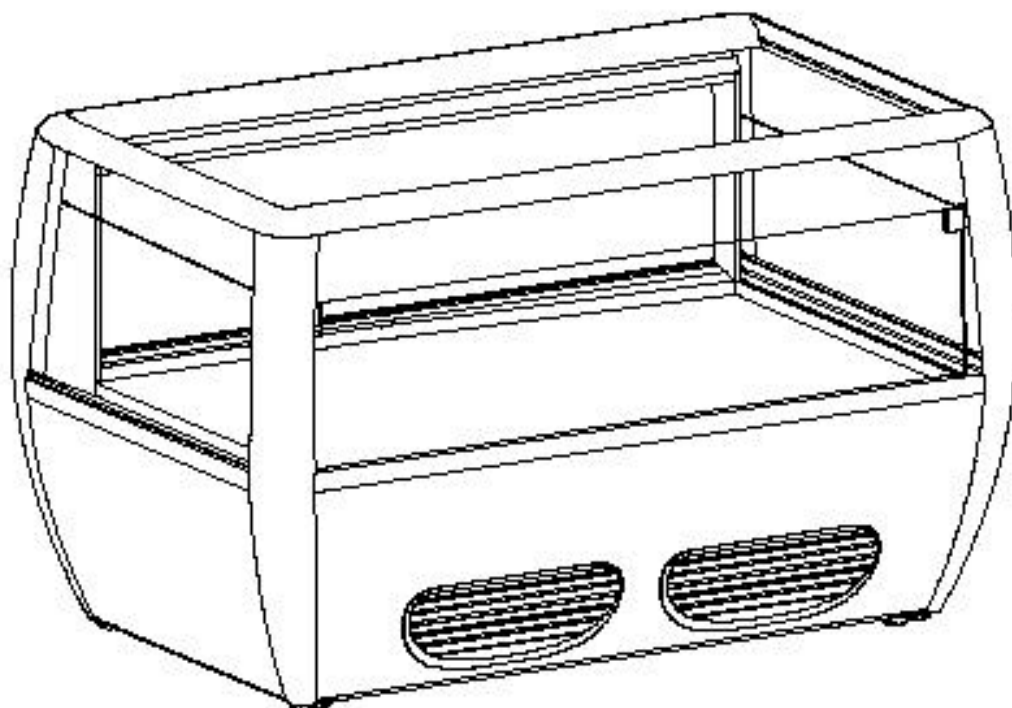

**Reservdelista
Spare parts list
Erzatzteile**

TULIP

TC33-SA, TC33-BA,

Spare part list

Pos.	Part No.	Mod.	Designation	Notes	Serial number
1.	3664300R14		Fluorescent tube	36W, white 4000	
2.	3658557R02		Holder, fluorescent tube		
3.	3658061R01		Holder, starter		
4.	3664388R04		Starter	Phillips S10, 4-65 W	
5.	3661403R03		Ballast	L40A, 230V Helvar	
6.	3659191R12		Plastic sheet	Transparent	
7.	3622492R01		Lighting profile	State colour	
8.	3622126R04		Handrail	L=680mm	
9.	3622126R05		Handrail	L=1264mm	
10.	3622129R01		Corner, outer		
11.	3622955R01		Roof, air supply channel		
12.	3622174R11		Heating wire compl.	Air supply channel	
13.	3657395R05		Air supply		
14.	3659375R05		Inner glass	Long side (air supply side)	
15.	3622328R06		Insulated glass	Long side	
16.	3622155R05		Insulated glass	Short side	
17.	3658263R29		Inner glass	Long side (air discharge side), 1366x372mm	
18.	3658263R28		Inner glass	Short side, 752x372mm	
19.	3623051R01		Glass holder compl r+l	1 x right and 1 x left	
20.	3622545R01		Evaporator		
21.	3622952R01		Heat exchanger	3/8"x1070mm/0.049"x3000mm	
22.	3655935R07		Evaporator fan		
23.	3622574R01		Goods tray	State colour	
24.	3622155R06		Inner corner		
25.	3622132R01		Air supply	ABS-plastic	
26.	3622189R01		Cover	Short side, state colour	
27.	3622404R01		Cover	Long side, state colour	
28.	3658272R01		Wheel		
29.	3622070R01		Thermometer		
30.	3620536R03		Timer	Ranco GD-2001-21	
31.	3655513R01		Thermostat, fridge	Ranco K55L5025	
32.	3621832R01		Thermostat knob		
33.	3622568R01		Heating rod	500 W	
34.	3622569R01		Drip tray		
35.	3622509R01		Drain pipe		
36.	3621743R01		Relay	Releco C7-A20E230A	
37.	3659461R01		compressor	Danfoss SC15G	
38.	3666295R01		Start relay	117U6005, t SC15G	
39.	3666294R02		Start capacitor	117U5016, t SC15G	
40.	3622147R01		Condenser		
41.	3668592R02		Drier	Danfoss DU032S	
42.	3621569R02		Condenser fan	EMI 83D-2010/AV-1P	