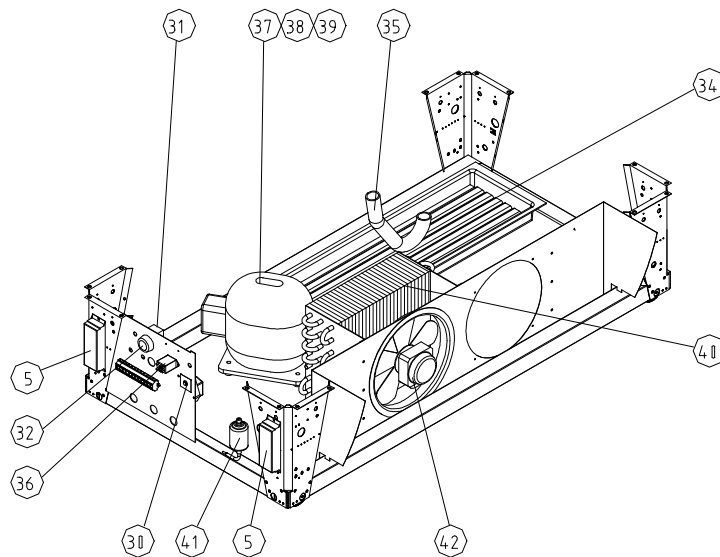

**Reservdelista
Spare parts list
Erzatzteile**

TULIP

TC33-SA, TC33-BA,

Spare part list

Pos.	Part No.	Mod.	Designation	Notes	Serial number
1.	3664300R14		Fluorescent tube	36W, white 4000	
2.	3658557R02		Holder, fluorescent tube		
3.	3658061R01		Holder, starter		
4.	3664388R04		Starter	Phillips S10, 4-65 W	
5.	3661403R03		Ballast	L40A, 230V Helvar	
6.	3659191R12		Plastic sheet	Transparent	
7.	3622492R01		Lighting profile	State colour	
8.	3622126R04		Handrail	L=680mm	
9.	3622126R05		Handrail	L=1264mm	
10.	3622129R01		Corner, outer		
11.	3622955R01		Roof, air supply channel		
12.	3622174R11		Heating wire compl.	Air supply channel	
13.	3657395R05		Air supply		
14.	3659375R05		Inner glass	Long side (air supply side)	
15.	3622328R06		Insulated glass	Long side	
16.	3622155R05		Insulated glass	Short side	
17.	3658263R29		Inner glass	Long side (air discharge side), 1366x372mm	
18.	3658263R28		Inner glass	Short side, 752x372mm	
19.	3623051R01		Glass holder compl r+l	1 x right and 1 x left	
20.	3622545R01		Evaporator		
21.	3622952R01		Heat exchanger	3/8"x1070mm/0.049"x3000mm	
22.	3655935R07		Evaporator fan		
23.	3622574R01		Goods tray	State colour	
24.	3622155R06		Inner corner		
25.	3622132R01		Air supply	ABS-plastic	
26.	3622189R01		Cover	Short side, state colour	
27.	3622404R01		Cover	Long side, state colour	
28.	3658272R01		Wheel		
29.	3622070R01		Thermometer		
30.	3620536R03		Timer	Ranco GD-2001-21	
31.	3655513R01		Thermostat, fridge	Ranco K55L5025	
32.	3621832R01		Thermostat knob		
33.	3622568R01		Heating rod	500 W	
34.	3622569R01		Drip tray		
35.	3622509R01		Drain pipe		
36.	3621743R01		Relay	Releco C7-A20E230A	
37.	3659461R01		compressor	Danfoss SC15G	
38.	3666295R01		Start relay	117U6005, t SC15G	
39.	3666294R02		Start capacitor	117U5016, t SC15G	
40.	3622147R01		Condenser		
41.	3668592R02		Drier	Danfoss DU032S	
42.	3621569R02		Condenser fan	EMI 83D-2010/AV-1P	