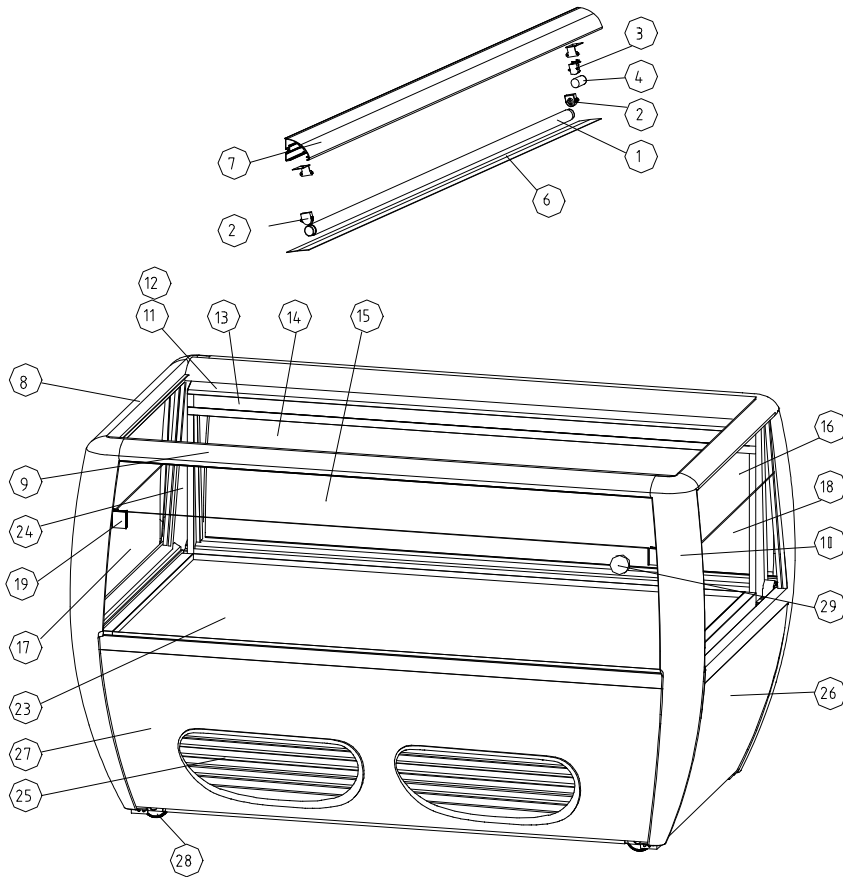

**Reservdelista
Spare parts list
Erzatzteile**

TULIP

TC33-SA, TC33-BA,

Spare part list

Pos.	Part No.	Mod.	Designation	Notes	Serial number
1.	3664300R14		Fluorescent tube	36W, white 4000	
2.	3658557R02		Holder, fluorescent tube		
3.	3658061R01		Holder, starter		
4.	3664388R04		Starter	Phillips S10, 4-65 W	
5.	3661403R03		Ballast	L40A, 230V Helvar	
6.	3659191R12		Plastic sheet	Transparent	
7.	3622492R01		Lighting profile	State colour	
8.	3622126R04		Handrail	L=680mm	
9.	3622126R05		Handrail	L=1264mm	
10.	3622129R01		Corner, outer		
11.	3622955R01		Roof, air supply channel		
12.	3622174R11		Heating wire compl.	Air supply channel	
13.	3657395R05		Air supply		
14.	3659375R05		Inner glass	Long side (air supply side)	
15.	3622328R06		Insulated glass	Long side	
16.	3622155R05		Insulated glass	Short side	
17.	3658263R29		Inner glass	Long side (air discharge side), 1366x372mm	
18.	3658263R28		Inner glass	Short side, 752x372mm	
19.	3623051R01		Glass holder compl r+l	1 x right and 1 x left	
20.	3622545R01		Evaporator		
21.	3622952R01		Heat exchanger	3/8"x1070mm/0.049"x3000mm	
22.	3655935R07		Evaporator fan		
23.	3622574R01		Goods tray	State colour	
24.	3622155R06		Inner corner		
25.	3622132R01		Air supply	ABS-plastic	
26.	3622189R01		Cover	Short side, state colour	
27.	3622404R01		Cover	Long side, state colour	
28.	3658272R01		Wheel		
29.	3622070R01		Thermometer		
30.	3620536R03		Timer	Ranco GD-2001-21	
31.	3655513R01		Thermostat, fridge	Ranco K55L5025	
32.	3621832R01		Thermostat knob		
33.	3622568R01		Heating rod	500 W	
34.	3622569R01		Drip tray		
35.	3622509R01		Drain pipe		
36.	3621743R01		Relay	Releco C7-A20E230A	
37.	3659461R01		compressor	Danfoss SC15G	
38.	3666295R01		Start relay	117U6005, t SC15G	
39.	3666294R02		Start capacitor	117U5016, t SC15G	
40.	3622147R01		Condenser		
41.	3668592R02		Drier	Danfoss DU032S	
42.	3621569R02		Condenser fan	EMI 83D-2010/AV-1P	