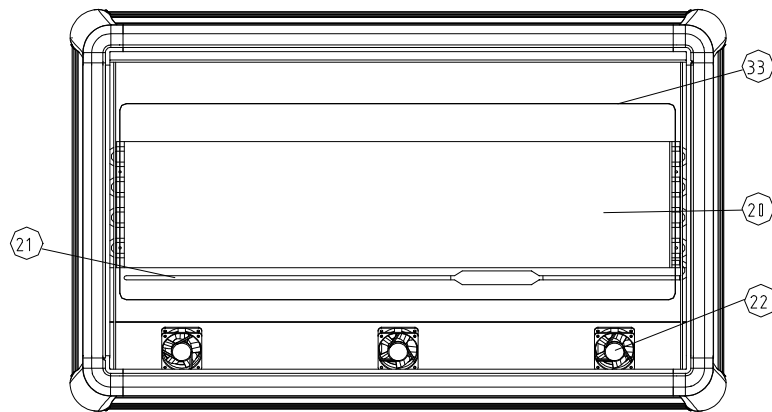

**Reservdelista
Spare parts list
Erzatzteile**

TULIP

TC33-SA, TC33-BA,

Spare part list

Pos.	Part No.	Mod.	Designation	Notes	Serial number
1.	3664300R14		Fluorescent tube	36W, white 4000	
2.	3658557R02		Holder, fluorescent tube		
3.	3658061R01		Holder, starter		
4.	3664388R04		Starter	Phillips S10, 4-65 W	
5.	3661403R03		Ballast	L40A, 230V Helvar	
6.	3659191R12		Plastic sheet	Transparent	
7.	3622492R01		Lighting profile	State colour	
8.	3622126R04		Handrail	L=680mm	
9.	3622126R05		Handrail	L=1264mm	
10.	3622129R01		Corner, outer		
11.	3622955R01		Roof, air supply channel		
12.	3622174R11		Heating wire compl.	Air supply channel	
13.	3657395R05		Air supply		
14.	3659375R05		Inner glass	Long side (air supply side)	
15.	3622328R06		Insulated glass	Long side	
16.	3622155R05		Insulated glass	Short side	
17.	3658263R29		Inner glass	Long side (air discharge side), 1366x372mm	
18.	3658263R28		Inner glass	Short side, 752x372mm	
19.	3623051R01		Glass holder compl r+l	1 x right and 1 x left	
20.	3622545R01		Evaporator		
21.	3622952R01		Heat exchanger	3/8"x1070mm/0.049"x3000mm	
22.	3655935R07		Evaporator fan		
23.	3622574R01		Goods tray	State colour	
24.	3622155R06		Inner corner		
25.	3622132R01		Air supply	ABS-plastic	
26.	3622189R01		Cover	Short side, state colour	
27.	3622404R01		Cover	Long side, state colour	
28.	3658272R01		Wheel		
29.	3622070R01		Thermometer		
30.	3620536R03		Timer	Ranco GD-2001-21	
31.	3655513R01		Thermostat, fridge	Ranco K55L5025	
32.	3621832R01		Thermostat knob		
33.	3622568R01		Heating rod	500 W	
34.	3622569R01		Drip tray		
35.	3622509R01		Drain pipe		
36.	3621743R01		Relay	Releco C7-A20E230A	
37.	3659461R01		compressor	Danfoss SC15G	
38.	3666295R01		Start relay	117U6005, t SC15G	
39.	3666294R02		Start capacitor	117U5016, t SC15G	
40.	3622147R01		Condenser		
41.	3668592R02		Drier	Danfoss DU032S	
42.	3621569R02		Condenser fan	EMI 83D-2010/AV-1P	