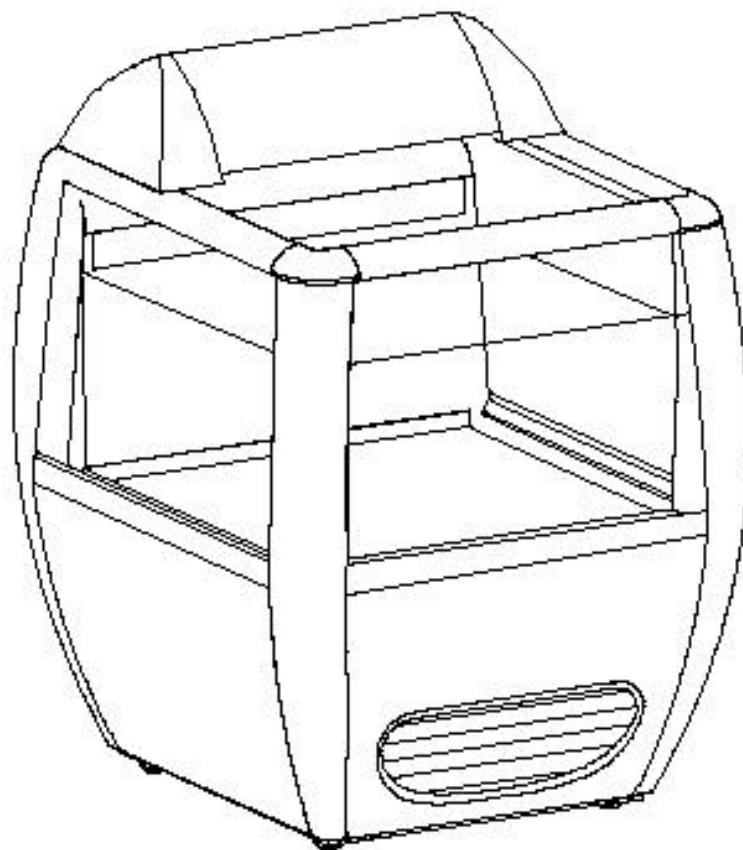

**Reservdelista
Spare parts list
Erzatzteile**

TULIP

TF17-SA, TF17-BA,
TF17-LA, TF17-CA,
TS17-SA, TS17-BA

Spare part list

Pos.	Part No.	Mod.	Designation	Notes	Serial number
1.	3622122R01		Lighting box compl		
2.	3622185R01		End wall lighting box	Incl switch and cable conn.	
3.	3622131R01		End wall lighting box	Opposite side	
4.	3659807R05		Frosted plastic		
5.	3659191T01		Clear plastic	Accessory	
6.	3664300R28		Fluorescent tube	15W, Vit 4500	
	3657476R02		Fluorescent tube bracket	incl starter	
	3657476R01		Fluorescent tube bracket	excl starter	
	3664388R01		Starter	4-58W, single	
	3661403R01		Ballast	L15A, 230V Helvar	
	3659781R06		Glass	For IR-lighting fascia	
7.	3622184T01		Glass lid	Accessory	
8.	3622126R03		Handrail	L=529mm	
9.	3622126R02		Handrail	L=605mm	
10.	3622174R02		Heating wire	f handrail 460O/m,L=2700mm	
	3622070R01		Thermometer		
11.	3622135R01		Plate, air control	State colour	
12.	3622174R01		Heating wire	f air inlet 1250O/m,L=2640mm	
13.	3622141R01		Air supply		
14.	3622307R01		Plate, air control	State colour	
15.	3622155R02		Insulated glass	Side	
16.	3658263R21		Inner glass	Side	
17.	3622145R01		Corner profile	Al-profile	
18.	3622155R01	TF/TS17SA,BA	Insulated glass	Front, excl heat	
18.	3622156R05	TF17LA,CA	Insulated glass	Front, incl heat	
19.	3658263R20		Inner glass	Front	
20.	3622142R01		Evaporator		
21.	3655935R07		Evaporator fan		
22.	3622162R01		Food tray	State colour	
23.	3622129R01		Corner, outer		
24.	3622152R01		Cover	State colour	
25.	3622132R01		Air inlet	ABS-plastic	
26.	3622151R01		Cover	Back, state colour	
27.	3622150R01		Cover	Side, state colour	
28.	3658272R01		Wheel		
29.	3659141R02		Defrost thermostat	Ranco K22-L2045	
30.	3620536R01		Timer	Ranco TK-2001-21	
31.	3620482R01		Connection	for light box	
32.	3655513R01	TS17SA,BA	Thermostat, fridge	Ranco RIC 8185-K55-1	
33.	3655950R01		Thermostat , freezer	Ranco RIC 8087-K55-1	
34.	3622506R11		Heating rod	Evaporation 150W	
35.	3622180R01		Drip tray		
36.	3622509R01		Drain pipe		
37.	3621743R01		Relay, fan	Releco C7-A20E230A	
38.	3621743R01		Relay, defrost	Releco C7-A20E230A	
39.	3620258R04	TF17LA,CA	Transformer	230V/130V, 40VA	
40.	3621544R01	TF/TS17SA,BA	Compressor	Danfoss SC15CL	
40.	3659406R01	TFLA,CA	Compressor	Danfoss SC18CL	
41.	3658596R01	TF17LA,CA	Starter unit	117-7012 for SC18CL	
41.	3657919R01	TF/TS17SA,BA	Start relay	117U6019, for SC15CL	
41.	3666294R04	TF/TS17SA,BA	Start capacitor	117U5017, for SC15CL	
42.	3622147R01		Condenser		
43.	3656307R05		Solenoid valve	Danfoss EVR3 ¼"	
	3668592R02		Drier	Danfoss DU032S	
44.	3621569R02		Condenser fan	EMI 83D-2010/AV-1P	