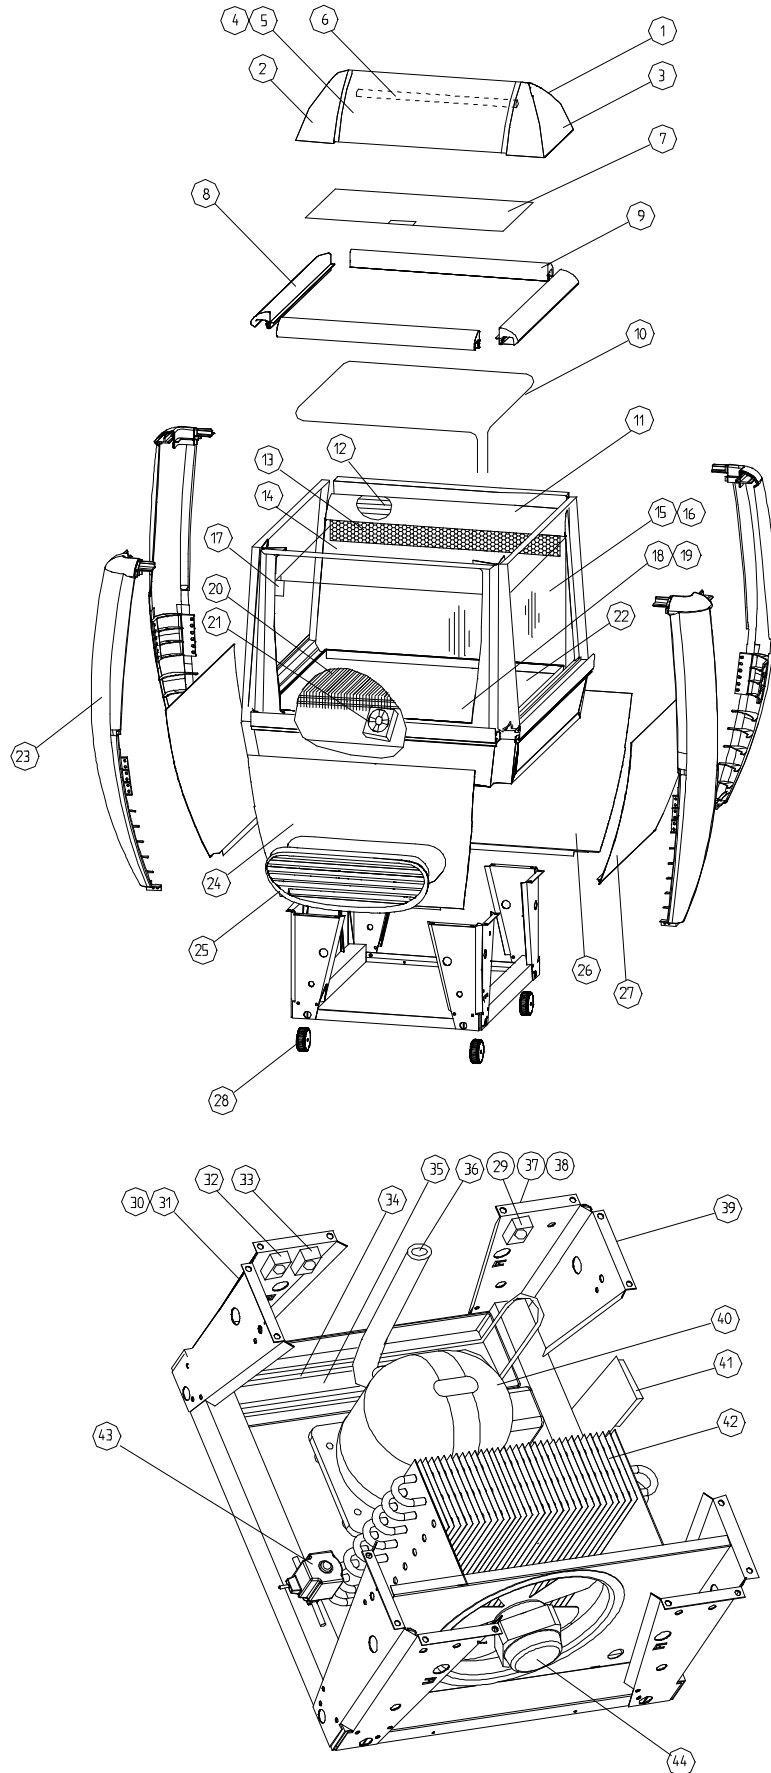

**Reservdelista
Spare parts list
Erzatzteile**

TULIP

TF17-SA, TF17-BA,
TF17-LA, TF17-CA,
TS17-SA, TS17-BA

Spare part list

Pos.	Part No.	Mod.	Designation	Notes	Serial number
1.	3622122R01		Lighting box compl		
2.	3622185R01		End wall lighting box	Incl switch and cable conn.	
3.	3622131R01		End wall lighting box	Opposite side	
4.	3659807R05		Frosted plastic		
5.	3659191T01		Clear plastic	Accessory	
6.	3664300R28		Fluorescent tube	15W, Vit 4500	
	3657476R02		Fluorescent tube bracket	incl starter	
	3657476R01		Fluorescent tube bracket	excl starter	
	3664388R01		Starter	4-58W, single	
	3661403R01		Ballast	L15A, 230V Helvar	
	3659781R06		Glass	For IR-lighting fascia	
7.	3622184T01		Glass lid	Accessory	
8.	3622126R03		Handrail	L=529mm	
9.	3622126R02		Handrail	L=605mm	
10.	3622174R02		Heating wire	f handrail 460O/m,L=2700mm	
	3622070R01		Thermometer		
11.	3622135R01		Plate, air control	State colour	
12.	3622174R01		Heating wire	f air inlet 1250O/m,L=2640mm	
13.	3622141R01		Air supply		
14.	3622307R01		Plate, air control	State colour	
15.	3622155R02		Insulated glass	Side	
16.	3658263R21		Inner glass	Side	
17.	3622145R01		Corner profile	Al-profile	
18.	3622155R01	TF/TS17SA,BA	Insulated glass	Front, excl heat	
18.	3622156R05	TF17LA,CA	Insulated glass	Front, incl heat	
19.	3658263R20		Inner glass	Front	
20.	3622142R01		Evaporator		
21.	3655935R07		Evaporator fan		
22.	3622162R01		Food tray	State colour	
23.	3622129R01		Corner, outer		
24.	3622152R01		Cover	State colour	
25.	3622132R01		Air inlet	ABS-plastic	
26.	3622151R01		Cover	Back, state colour	
27.	3622150R01		Cover	Side, state colour	
28.	3658272R01		Wheel		
29.	3659141R02		Defrost thermostat	Ranco K22-L2045	
30.	3620536R01		Timer	Ranco TK-2001-21	
31.	3620482R01		Connection	for light box	
32.	3655513R01	TS17SA,BA	Thermostat, fridge	Ranco RIC 8185-K55-1	
33.	3655950R01		Thermostat , freezer	Ranco RIC 8087-K55-1	
34.	3622506R11		Heating rod	Evaporation 150W	
35.	3622180R01		Drip tray		
36.	3622509R01		Drain pipe		
37.	3621743R01		Relay, fan	Releco C7-A20E230A	
38.	3621743R01		Relay, defrost	Releco C7-A20E230A	
39.	3620258R04	TF17LA,CA	Transformer	230V/130V, 40VA	
40.	3621544R01	TF/TS17SA,BA	Compressor	Danfoss SC15CL	
40.	3659406R01	TFLA,CA	Compressor	Danfoss SC18CL	
41.	3658596R01	TF17LA,CA	Starter unit	117-7012 for SC18CL	
41.	3657919R01	TF/TS17SA,BA	Start relay	117U6019, for SC15CL	
41.	3666294R04	TF/TS17SA,BA	Start capacitor	117U5017, for SC15CL	
42.	3622147R01		Condenser		
43.	3656307R05		Solenoid valve	Danfoss EVR3 ¼"	
	3668592R02		Drier	Danfoss DU032S	
44.	3621569R02		Condenser fan	EMI 83D-2010/AV-1P	