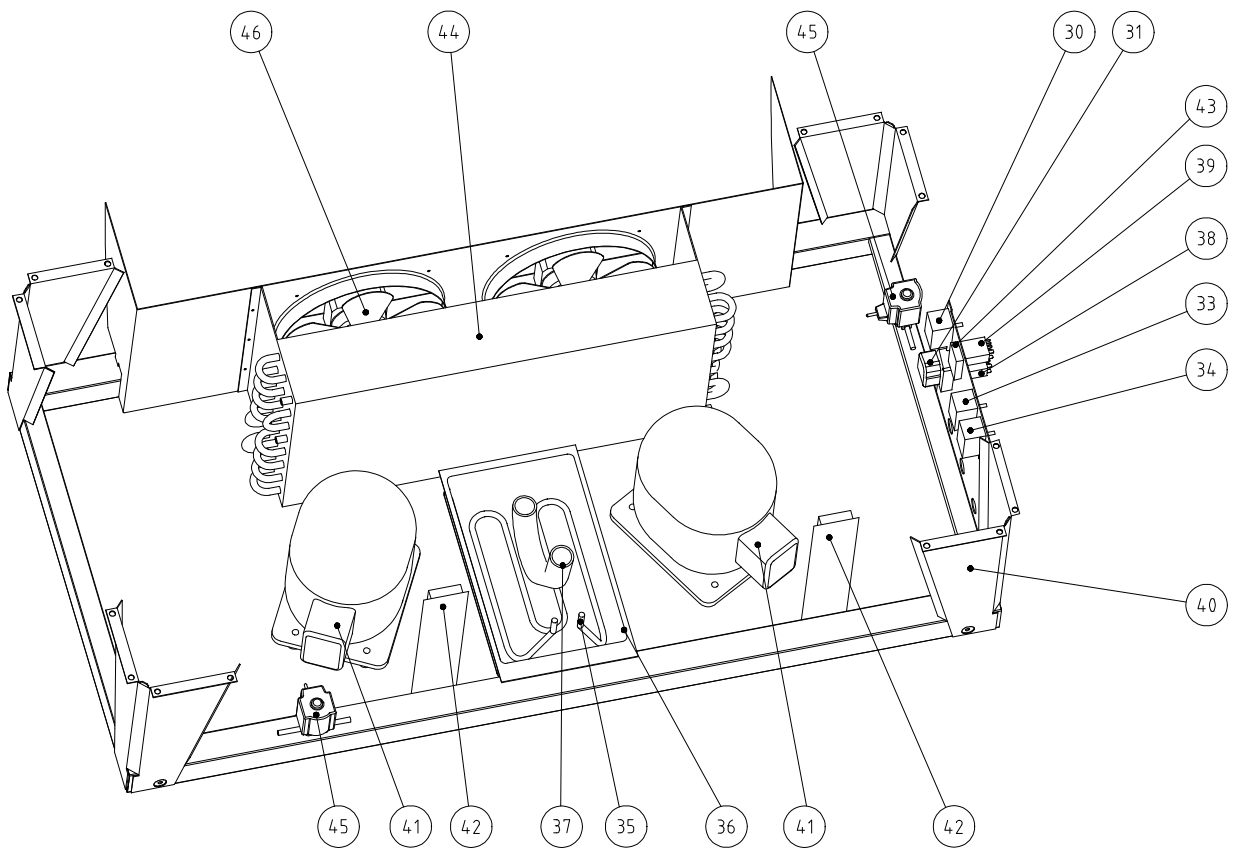

Reservdelista Spare parts list Erzatzteile

TULIP

**TF33-SA, TF33-BA,
TF33-LA, TF33-CA,
TS33-SA, TS33-BA**

Spare part list

Pos.	Part No.	Mod.	Designation	Notes	Serial number
1.	3622512R01		Lighting box compl		
2.	3622185R03		End wall lighting box	Switch side	
3.	3622131R01		End wall lighting box		
4.	3659807R06		Frosted plastic		
5.	3659191T11		Clear plastic	Accessory	
6.	3664300R15		Fluorescent tube	Philips TLD 18/840	
	3664300R01		Fluorescent tube	Philips TLD 18/33	
	3657476R02		Fluorescent tube bracket	incl starter	
	3657476R01		Fluorescent tube bracket	excl starter	
	3664388R05		Starter	4-22W	
	3661403R03		Ballast	L40A, 230V Helvar	
	3659781R08		Glass	for IR-lighting fascia	
7.	3622184T02		Glass lid	Accessory	
8.	3622126R04		Handrail profile	L=680mm	
9.	3622126R05		Handrail profile	L=1264mm	
10.	3622174R04		Heating wire	Handrail 260Ω/m,L=4320mm	
11.	3622194R02		Plate, air control	State colour	
12.	3622491R01		Heating wire compl	Air inlet, 6000/m,L=3200mm	
13.	3622198R01		Air supply		
14.	3622307R01		Inner back plate	State colour	
15.	3622155R06		Insulated glass	Side	
16.	3658263R21		Inner glass	End wall, 608x320mm	
17.	3623051R01		Glass holder	Alu-profile	
18.	3622155R05	TF/TS33SA,BA	Insulated glass	End wall, excl heat	
18.	3622156R06	TF33LA,CA	Insulated glass	End wall, incl heat	
19.	3658263R20		Inner glass	Side, 640x320mm	
20.	3622191R01		Evaporator		
21.	3655935R07		Evaporator fan		
22.	3622162R02		Goods tray	State colour	
23.	3622129R01		Corner, outer		
24.	3622155R06		Inner corner		
25.	3622132R01		Air inlet	ABS-plastic	
26.	3622189R01		Cover	End wall, state colour	
27.	3622404R01		Cover	Side, state colour	
28.	3658272R01		Wheel		
29.	3622070R01		Thermometer		
30.	3622879R01		Def. thermostat	Ranco RIC 8186-K50-1	
31.	3620536R01		Timer	Ranco TK-2001-21	
32.	3620482R02		Connection, male	Light box	
33.	3655513R01	TS33SA,BA	Thermostat, fridge	Ranco K55L5025	
34.	3655950R01		Thermostat, freezer	Ranco K55L5039	
35.	3622447R01	TS33SA,BA	Heating rod	Evaporation 150W	
36.	3622455R01		Drip tray		
37.	3622509R01		Drain pipe		
38.	3621743R01		Relay, fan	Releco C7-A20E230A	
39.	3621743R01		Relay, defrost	Releco C7-A20E230A	
40.	3620258R05	TF33LA,CA	Transformer	230V/130V, 80VA	
41.	3621544R01	TF/TS33SA,BA	Compressor	Danfoss SC15CL	
41.	3622530R01	TF33LA,CA	Compressor	Danfoss SC21CL	
42.	3658596R01	TF33LA,CA	Starting equipment	117-7012 t SC21CL	
42.	3657919R01	TF/TS33SA,BA	Start relay	117U6019, t SC15CL	
42.	3666294R04	TF/TS33SA,BA	Start capacitor	117U5017, t SC15CL	
43.	3656460R02		Delay unit	Danfoss 117 N0001	
44.	3622190R01		Condenser		
45.	3656307R05		Solenoid valve	Danfoss EVR3 ¼"	
	3668592R02		Drier	Danfoss DU032S	
46.	3621569R02		Condenser fan	EMI 83D-2010/AV-1P	