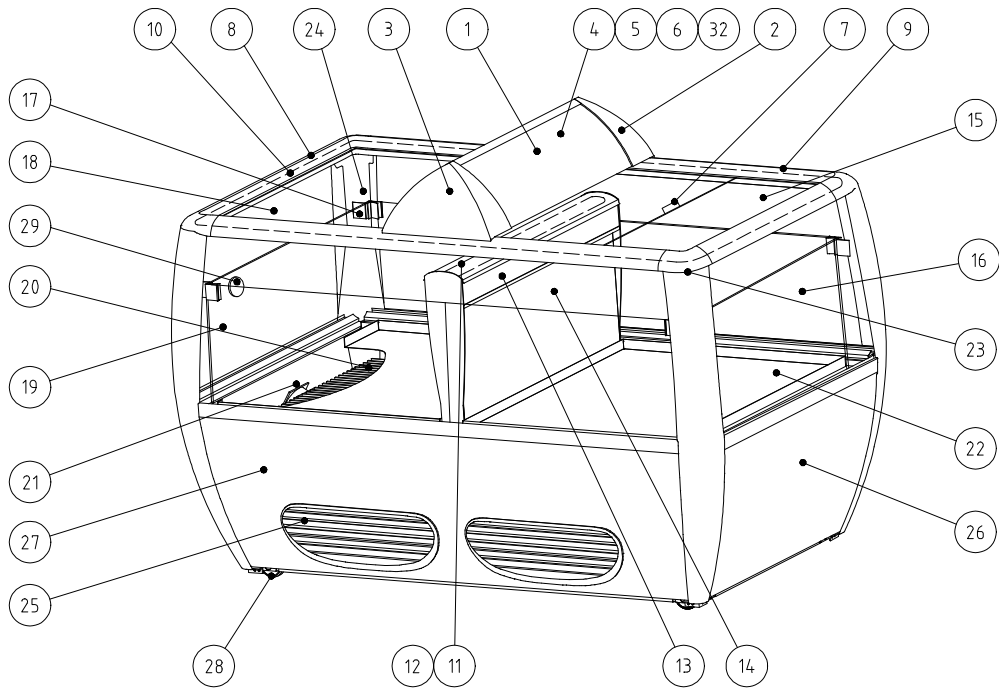

Reservdelista Spare parts list Erzatzteile

TULIP

**TF33-SA, TF33-BA,
TF33-LA, TF33-CA,
TS33-SA, TS33-BA**

Spare part list

Pos.	Part No.	Mod.	Designation	Notes	Serial number
1.	3622512R01		Lighting box compl		
2.	3622185R03		End wall lighting box	Switch side	
3.	3622131R01		End wall lighting box		
4.	3659807R06		Frosted plastic		
5.	3659191T11		Clear plastic	Accessory	
6.	3664300R15		Fluorescent tube	Philips TLD 18/840	
	3664300R01		Fluorescent tube	Philips TLD 18/33	
	3657476R02		Fluorescent tube bracket	incl starter	
	3657476R01		Fluorescent tube bracket	excl starter	
	3664388R05		Starter	4-22W	
	3661403R03		Ballast	L40A, 230V Helvar	
	3659781R08		Glass	for IR-lighting fascia	
7.	3622184T02		Glass lid	Accessory	
8.	3622126R04		Handrail profile	L=680mm	
9.	3622126R05		Handrail profile	L=1264mm	
10.	3622174R04		Heating wire	Handrail 260Ω/m,L=4320mm	
11.	3622194R02		Plate, air control	State colour	
12.	3622491R01		Heating wire compl	Air inlet, 6000/m,L=3200mm	
13.	3622198R01		Air supply		
14.	3622307R01		Inner back plate	State colour	
15.	3622155R06		Insulated glass	Side	
16.	3658263R21		Inner glass	End wall, 608x320mm	
17.	3623051R01		Glass holder	Alu-profile	
18.	3622155R05	TF/TS33SA,BA	Insulated glass	End wall, excl heat	
18.	3622156R06	TF33LA,CA	Insulated glass	End wall, incl heat	
19.	3658263R20		Inner glass	Side, 640x320mm	
20.	3622191R01		Evaporator		
21.	3655935R07		Evaporator fan		
22.	3622162R02		Goods tray	State colour	
23.	3622129R01		Corner, outer		
24.	3622155R06		Inner corner		
25.	3622132R01		Air inlet	ABS-plastic	
26.	3622189R01		Cover	End wall, state colour	
27.	3622404R01		Cover	Side, state colour	
28.	3658272R01		Wheel		
29.	3622070R01		Thermometer		
30.	3622879R01		Def. thermostat	Ranco RIC 8186-K50-1	
31.	3620536R01		Timer	Ranco TK-2001-21	
32.	3620482R02		Connection, male	Light box	
33.	3655513R01	TS33SA,BA	Thermostat, fridge	Ranco K55L5025	
34.	3655950R01		Thermostat, freezer	Ranco K55L5039	
35.	3622447R01	TS33SA,BA	Heating rod	Evaporation 150W	
36.	3622455R01		Drip tray		
37.	3622509R01		Drain pipe		
38.	3621743R01		Relay, fan	Releco C7-A20E230A	
39.	3621743R01		Relay, defrost	Releco C7-A20E230A	
40.	3620258R05	TF33LA,CA	Transformer	230V/130V, 80VA	
41.	3621544R01	TF/TS33SA,BA	Compressor	Danfoss SC15CL	
41.	3622530R01	TF33LA,CA	Compressor	Danfoss SC21CL	
42.	3658596R01	TF33LA,CA	Starting equipment	117-7012 t SC21CL	
42.	3657919R01	TF/TS33SA,BA	Start relay	117U6019, t SC15CL	
42.	3666294R04	TF/TS33SA,BA	Start capacitor	117U5017, t SC15CL	
43.	3656460R02		Delay unit	Danfoss 117 N0001	
44.	3622190R01		Condenser		
45.	3656307R05		Solenoid valve	Danfoss EVR3 ¼"	
	3668592R02		Drier	Danfoss DU032S	
46.	3621569R02		Condenser fan	EMI 83D-2010/AV-1P	