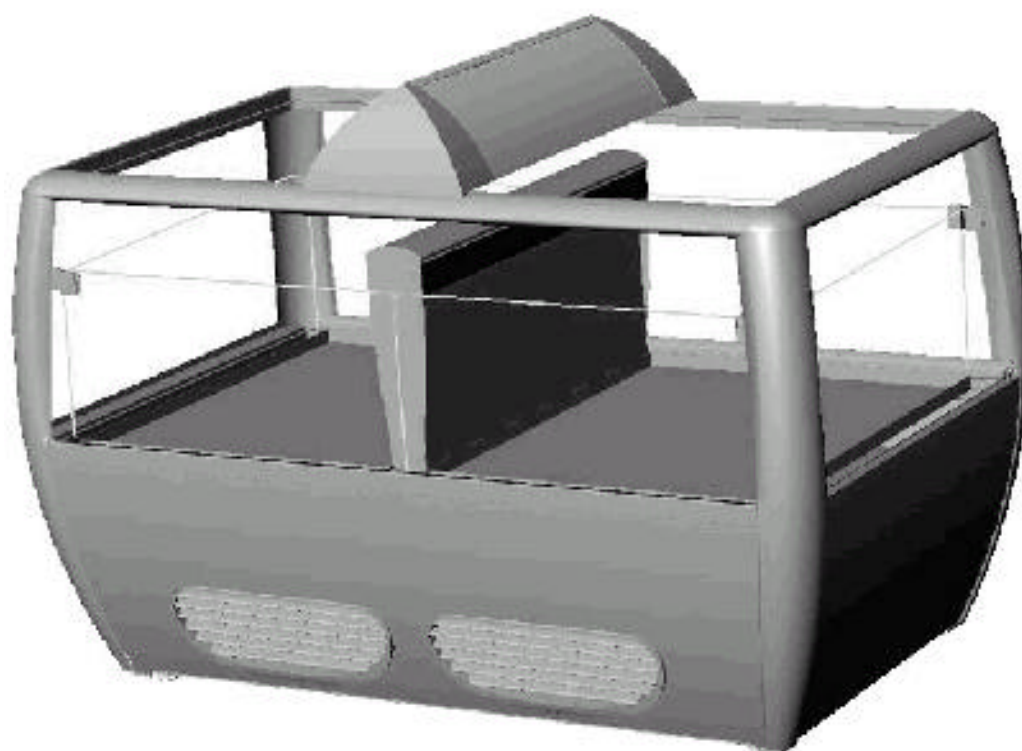

Reservdelista Spare parts list Erzatzteile

TULIP

**TF33-SA, TF33-BA,
TF33-LA, TF33-CA,
TS33-SA, TS33-BA**

Spare part list

Pos.	Part No.	Mod.	Designation	Notes	Serial number
1.	3622512R01		Lighting box compl		
2.	3622185R03		End wall lighting box	Switch side	
3.	3622131R01		End wall lighting box		
4.	3659807R06		Frosted plastic		
5.	3659191T11		Clear plastic	Accessory	
6.	3664300R15		Fluorescent tube	Philips TLD 18/840	
	3664300R01		Fluorescent tube	Philips TLD 18/33	
	3657476R02		Fluorescent tube bracket	incl starter	
	3657476R01		Fluorescent tube bracket	excl starter	
	3664388R05		Starter	4-22W	
	3661403R03		Ballast	L40A, 230V Helvar	
	3659781R08		Glass	for IR-lighting fascia	
7.	3622184T02		Glass lid	Accessory	
8.	3622126R04		Handrail profile	L=680mm	
9.	3622126R05		Handrail profile	L=1264mm	
10.	3622174R04		Heating wire	Handrail 260Ω/m,L=4320mm	
11.	3622194R02		Plate, air control	State colour	
12.	3622491R01		Heating wire compl	Air inlet, 6000/m,L=3200mm	
13.	3622198R01		Air supply		
14.	3622307R01		Inner back plate	State colour	
15.	3622155R06		Insulated glass	Side	
16.	3658263R21		Inner glass	End wall, 608x320mm	
17.	3623051R01		Glass holder	Alu-profile	
18.	3622155R05	TF/TS33SA,BA	Insulated glass	End wall, excl heat	
18.	3622156R06	TF33LA,CA	Insulated glass	End wall, incl heat	
19.	3658263R20		Inner glass	Side, 640x320mm	
20.	3622191R01		Evaporator		
21.	3655935R07		Evaporator fan		
22.	3622162R02		Goods tray	State colour	
23.	3622129R01		Corner, outer		
24.	3622155R06		Inner corner		
25.	3622132R01		Air inlet	ABS-plastic	
26.	3622189R01		Cover	End wall, state colour	
27.	3622404R01		Cover	Side, state colour	
28.	3658272R01		Wheel		
29.	3622070R01		Thermometer		
30.	3622879R01		Def. thermostat	Ranco RIC 8186-K50-1	
31.	3620536R01		Timer	Ranco TK-2001-21	
32.	3620482R02		Connection, male	Light box	
33.	3655513R01	TS33SA,BA	Thermostat, fridge	Ranco K55L5025	
34.	3655950R01		Thermostat, freezer	Ranco K55L5039	
35.	3622447R01	TS33SA,BA	Heating rod	Evaporation 150W	
36.	3622455R01		Drip tray		
37.	3622509R01		Drain pipe		
38.	3621743R01		Relay, fan	Releco C7-A20E230A	
39.	3621743R01		Relay, defrost	Releco C7-A20E230A	
40.	3620258R05	TF33LA,CA	Transformer	230V/130V, 80VA	
41.	3621544R01	TF/TS33SA,BA	Compressor	Danfoss SC15CL	
41.	3622530R01	TF33LA,CA	Compressor	Danfoss SC21CL	
42.	3658596R01	TF33LA,CA	Starting equipment	117-7012 t SC21CL	
42.	3657919R01	TF/TS33SA,BA	Start relay	117U6019, t SC15CL	
42.	3666294R04	TF/TS33SA,BA	Start capacitor	117U5017, t SC15CL	
43.	3656460R02		Delay unit	Danfoss 117 N0001	
44.	3622190R01		Condenser		
45.	3656307R05		Solenoid valve	Danfoss EVR3 ¼"	
	3668592R02		Drier	Danfoss DU032S	
46.	3621569R02		Condenser fan	EMI 83D-2010/AV-1P	